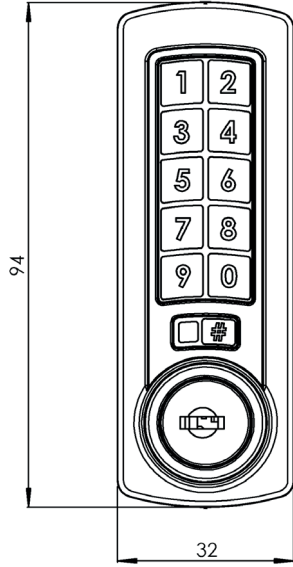

NO MORE LOST KEYS

Introducing Gemini, the new range of combination locks from Lowe & Fletcher.

Manufactured in the UK to exacting standards, the Gemini is available in either digital or mechanical form. Both versions share the same profile and fixing template, giving maximum flexibility and choice at the point of installation. A truly adaptable solution. This innovative lock range is available in both flush and surface mount form and in a choice of standard or custom colours. The small footprint and option of vertical or horizontal orientation make Gemini the perfect choice for a wide range of applications, including lockers, cabinets and cupboards.

Standard Features

- Black, silver or white
- Flush or surface mounting
- Horizontal or vertical format
- Simple, quick fixing
- Four digit User Code
- Eight digit Master Code
- Public or private modes
- LED light status indicator
- Battery indicator
- Mechanical override key

Product ID: 3700

Standard Features

- Black, silver or white
- Flush or surface mounting
- Horizontal or vertical format
- Simple, quick fixing
- Four digit User Code
- Lost code finder key
- Easy code change