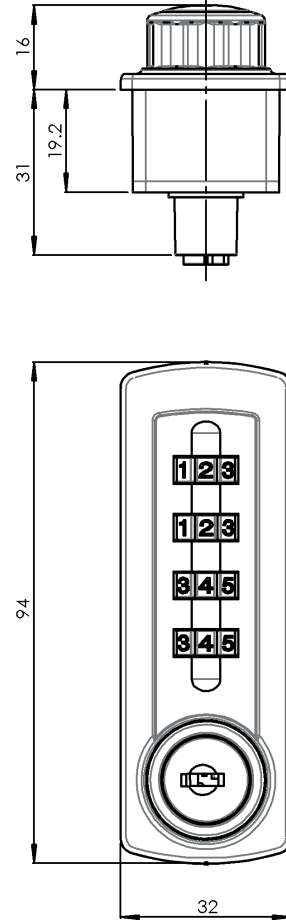

NO MORE LOST KEYS

Introducing Gemini, the new range of combination locks from Lowe & Fletcher.

Manufactured in the UK to exacting standards, the Gemini is available in either digital or mechanical form. Both versions share the same profile and fixing template, giving maximum flexibility and choice at the point of installation. A truly adaptable solution. This innovative lock range is available in both flush and surface mount form and in a choice of standard or custom colours. The small footprint and option of vertical or horizontal orientation make Gemini the perfect choice for a wide range of applications, including lockers, cabinets and cupboards.

Standard Features

- Black, silver or white
- Flush or surface mounting
- Horizontal or vertical format
- Simple, quick fixing
- Four digit User Code
- Eight digit Master Code
- Public or private modes
- LED light status indicator
- Battery indicator
- Mechanical override key

Product ID: 3700

Standard Features

- Black, silver or white
- Flush or surface mounting
- Horizontal or vertical format
- Simple, quick fixing
- Four digit User Code
- Lost code finder key
- Easy code change